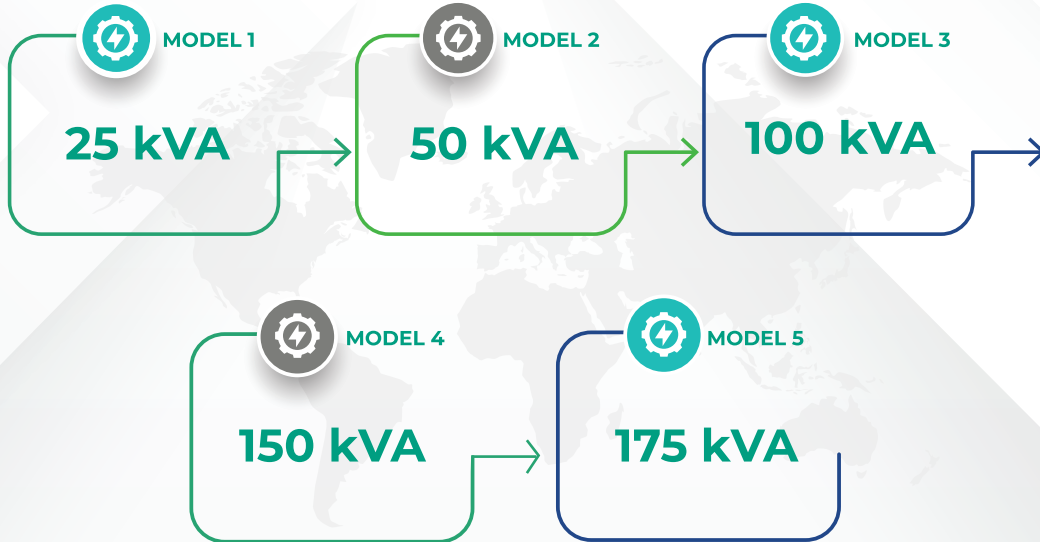

GENERATOR MODELS